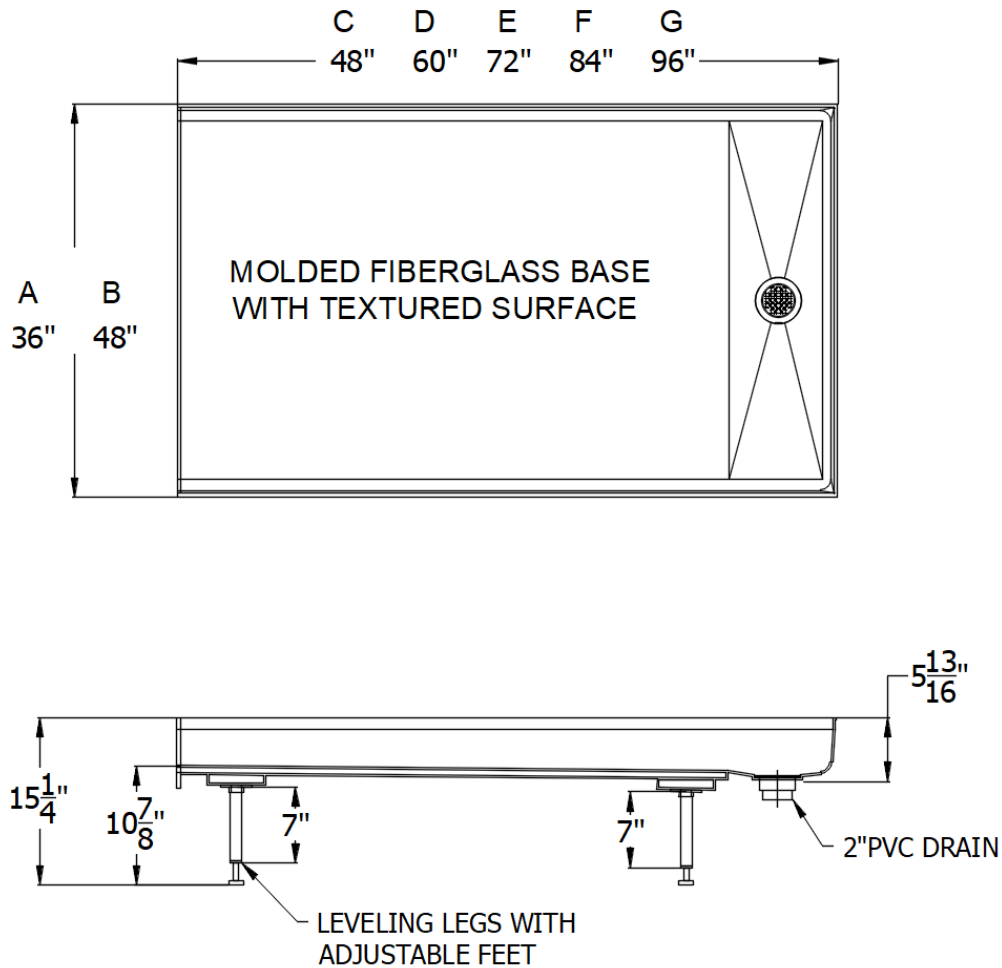

SPECIFICATIONS

ULTRABASE

Options:

- Available in 36" or 48" widths
- Available depths are: 48", 60", 72", 84", and 96"

36" wide – Approx. Shipping Weight: (C) - 43 lbs. (D) - 44 lbs. (E) - 57 lbs. (F) - 66 lbs. (G) - 68 lbs.
48" wide - Approx. Shipping Weight: (C) - 53 lbs. (D) - 54 lbs. (E) - 71 lbs. (F) - 72 lbs. (G) - 73 lbs.

NOTE:
 All dimensions
 are ± 1/8"