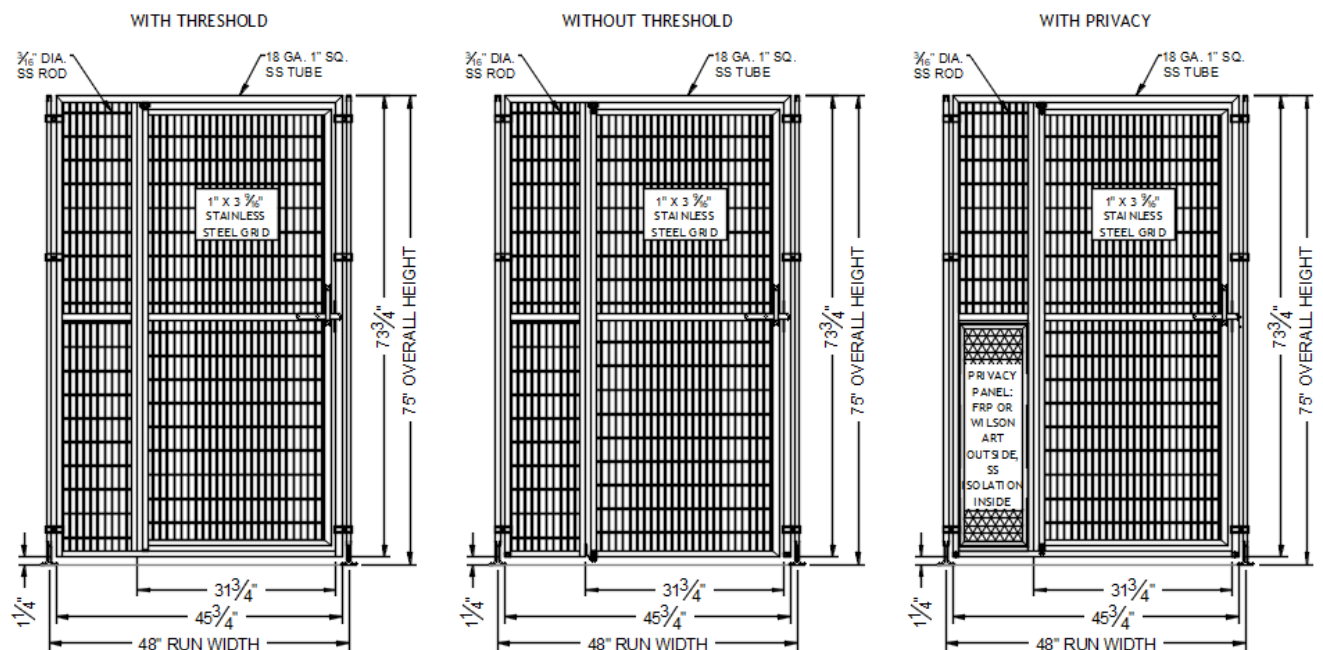

SPECIFICATIONS

STAINLESS STEEL WIRE

STALL FRONTS

Options:

- Available with or without Thresholds
- Available with or without Dog Bowl Inserts in the door
- Available with FRP or WilsonArt Privacy Panel
- Gate hinges can be located on right or left side
- Fixed portion of stall front can be located on right or left side

*Stall Fronts are measured by Run Width and are available in one-inch increments from 43 to 72 inches wide.

NOTE:
 All dimensions
 are $\pm 1/8$ "