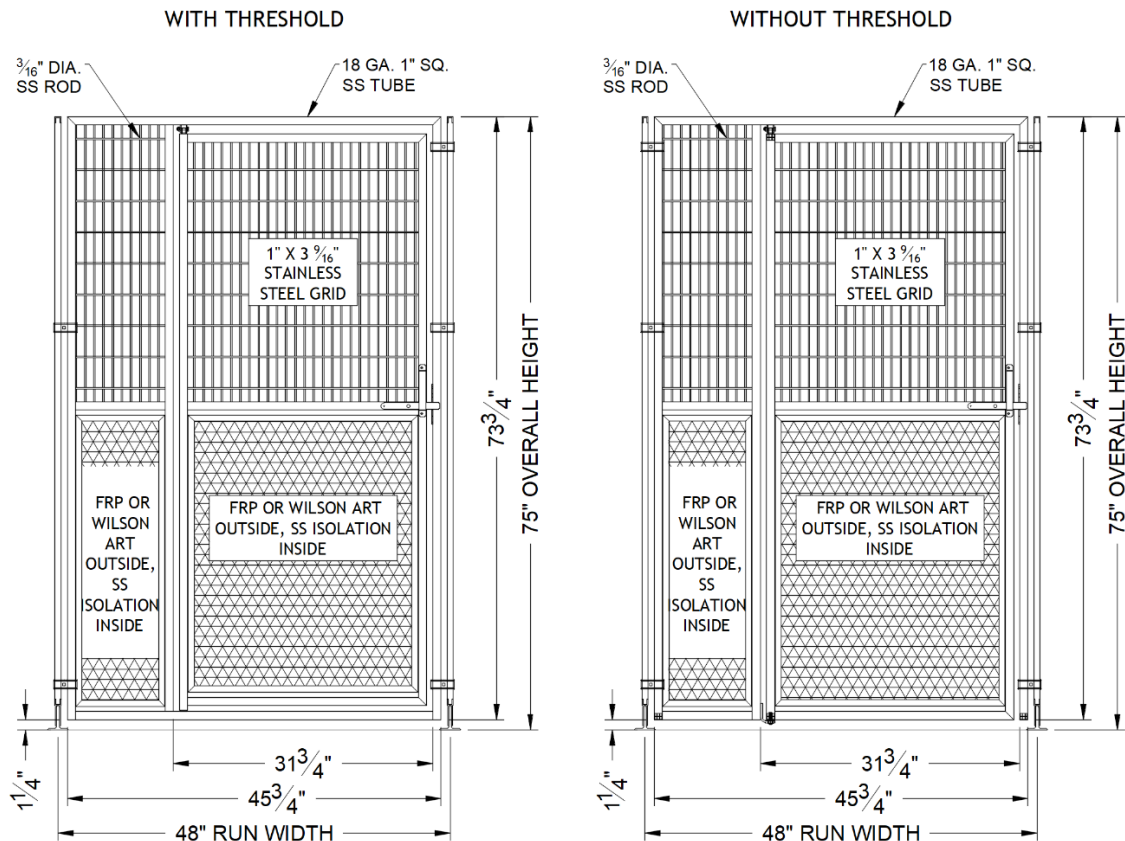

SPECIFICATIONS STAINLESS STEEL WIRE OVER ISOLATION STALL FRONTS

Options:

- Available with or without Thresholds
- Available with or without Dog Bowl Inserts in the door
- Gate hinges can be located on right or left side
- Fixed portion of stall front can be located on right or left side

*Stall Fronts are measured by Run Width and are available in one-inch increments from 43 to 72 inches wide.

NOTE:

All dimensions
are ± 1/8"