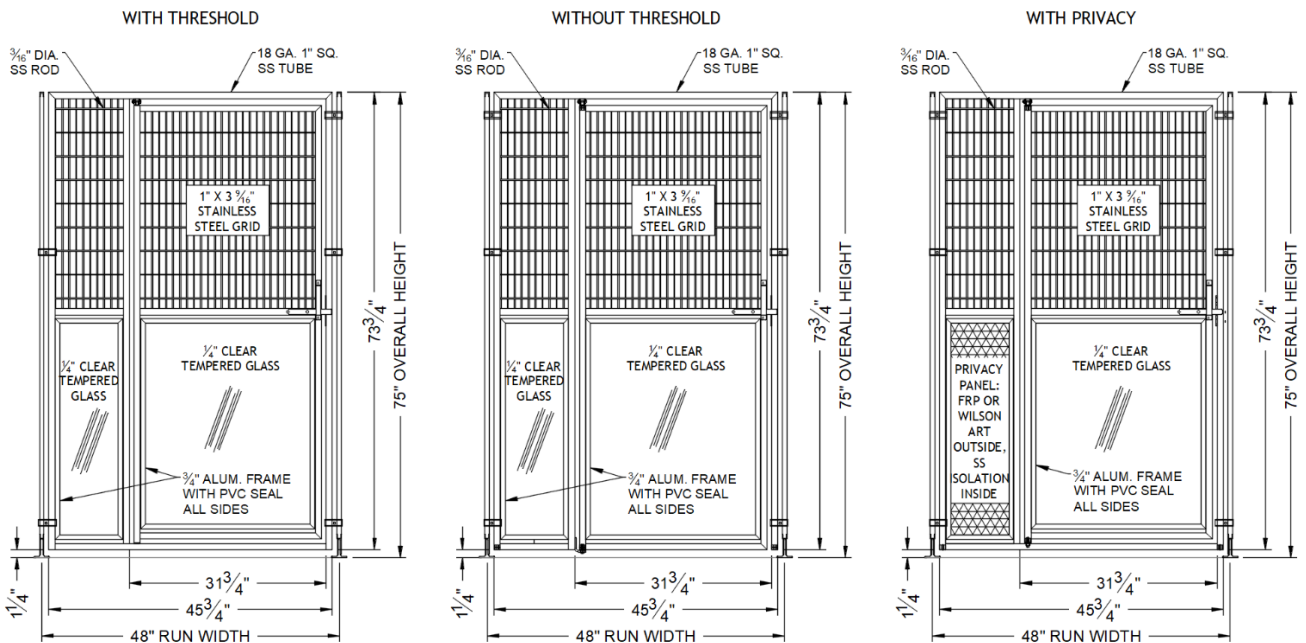

SPECIFICATIONS STAINLESS STEEL WIRE OVER GLASS STALL FRONTS

Options:

- Available with or without Thresholds
- Available with or without Dog Bowl Inserts in the door
- Available with FRP or WilsonArt Privacy Panel
- Gate hinges can be located on right or left side
- Fixed portion of stall front can be located on right or left side

*Stall Fronts are measured by Run Width and are available in one-inch increments from 43 to 72 inches wide.

NOTE:

All dimensions
are $\pm 1/8$ "