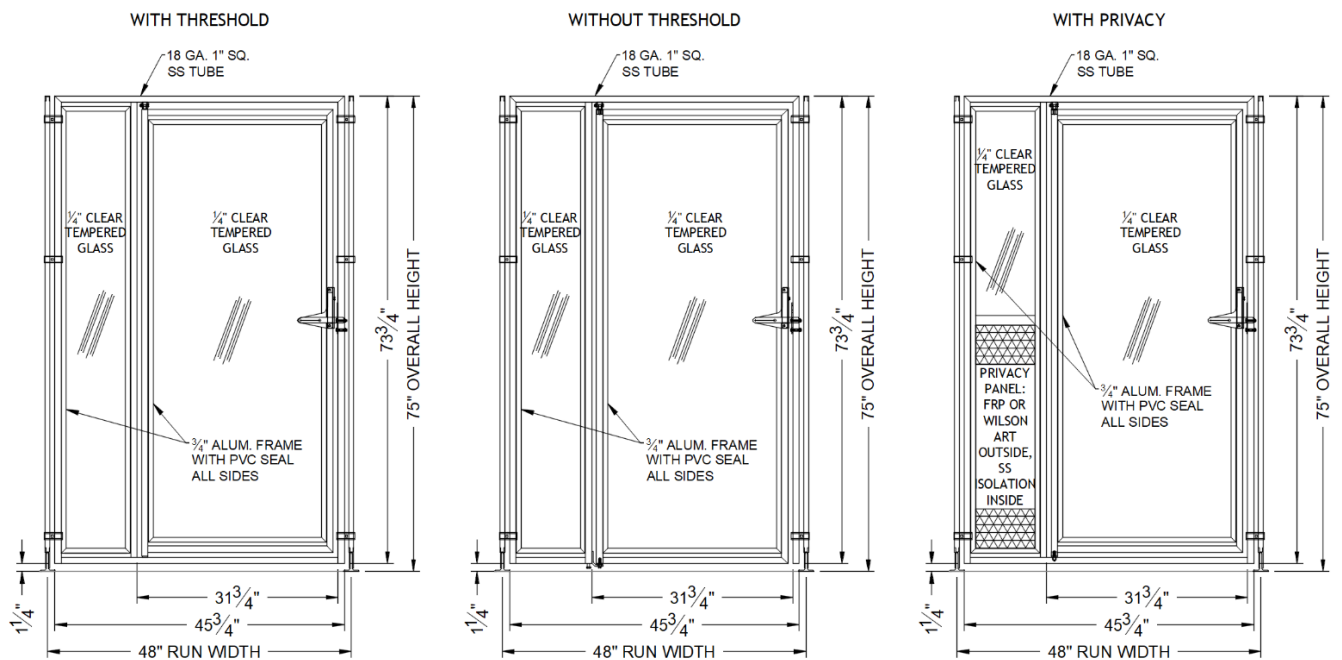

SPECIFICATIONS

STAINLESS STEEL GLASS

STALL FRONTS

Options:

- Available with or without Thresholds
- Available with or without Dog Bowl Inserts in the door
- Available with FRP or WilsonArt Privacy Panel
- Gate hinges can be located on right or left side
- Fixed portion of stall front can be located on right or left side

*Stall Fronts are measured by Run Width and are available in one-inch increments from 43 to 72 inches wide.

NOTE:

All dimensions
are $\pm 1/8$ "