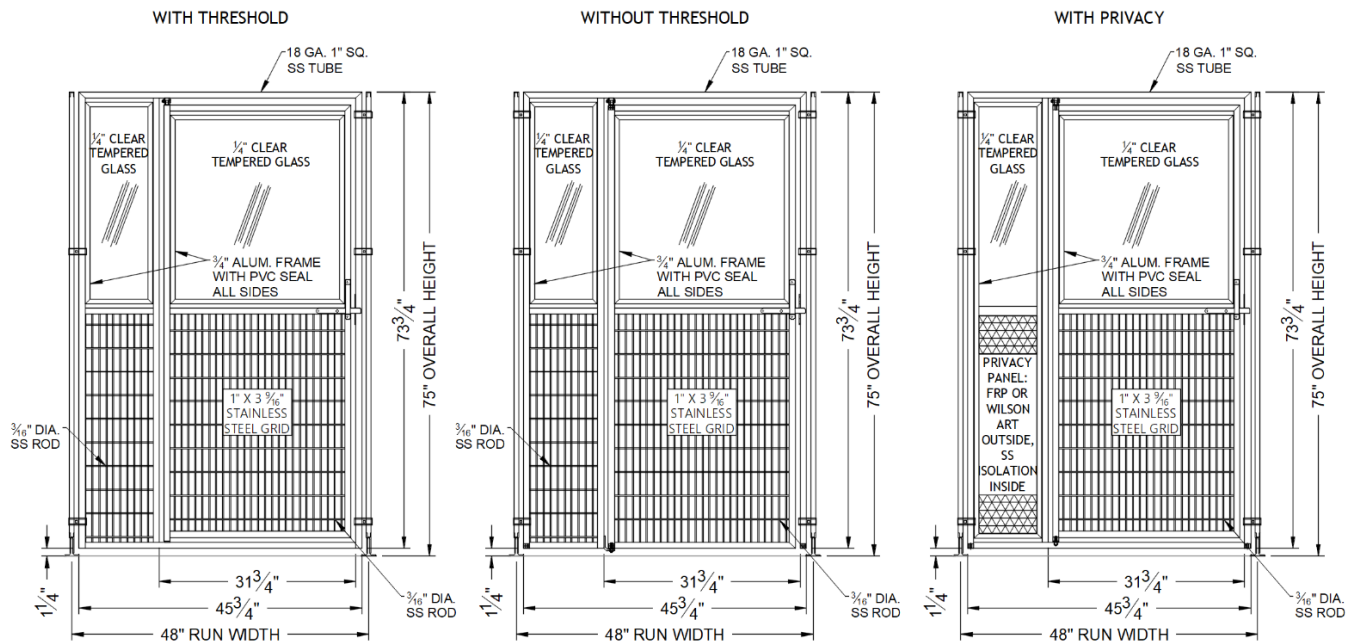

SPECIFICATIONS STAINLESS STEEL GLASS OVER WIRE STALL FRONTS

Options:

- Available with or without Thresholds
- Available with or without Dog Bowl Inserts in the door
- Available with FRP or WilsonArt Privacy Panel
- Gate hinges can be located on right or left side
- Fixed portion of stall front can be located on right or left side

*Stall Fronts are measured by Run Width and are available in one-inch increments from 43 to 72 inches wide.

NOTE:

All dimensions
are $\pm 1/8$ "