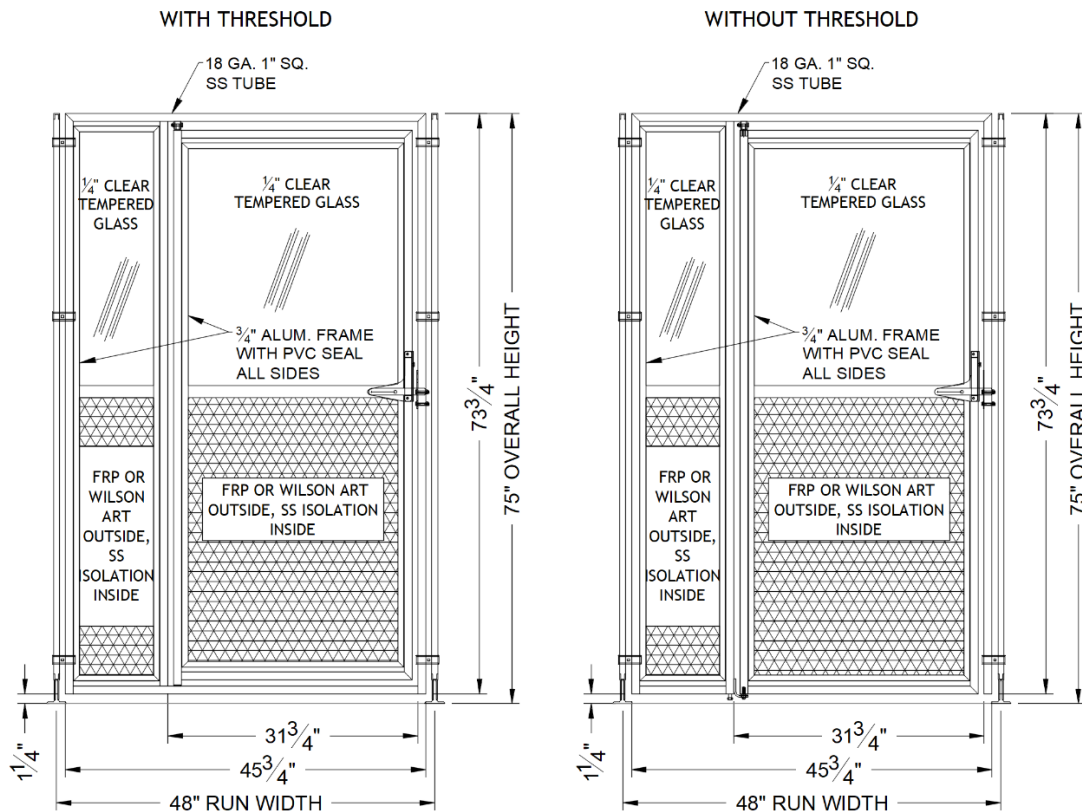

SPECIFICATIONS STAINLESS STEEL GLASS OVER ISOLATION STALL FRONTS

Options:

- Available with or without Thresholds
- Available with or without Dog Bowl Inserts in the door
- Gate hinges can be located on right or left side
- Fixed portion of stall front can be located on right or left side

*Stall Fronts are measured by Run Width and are available in one-inch increments from 43 to 72 inches wide.

NOTE:

All dimensions are $\pm 1/8"$