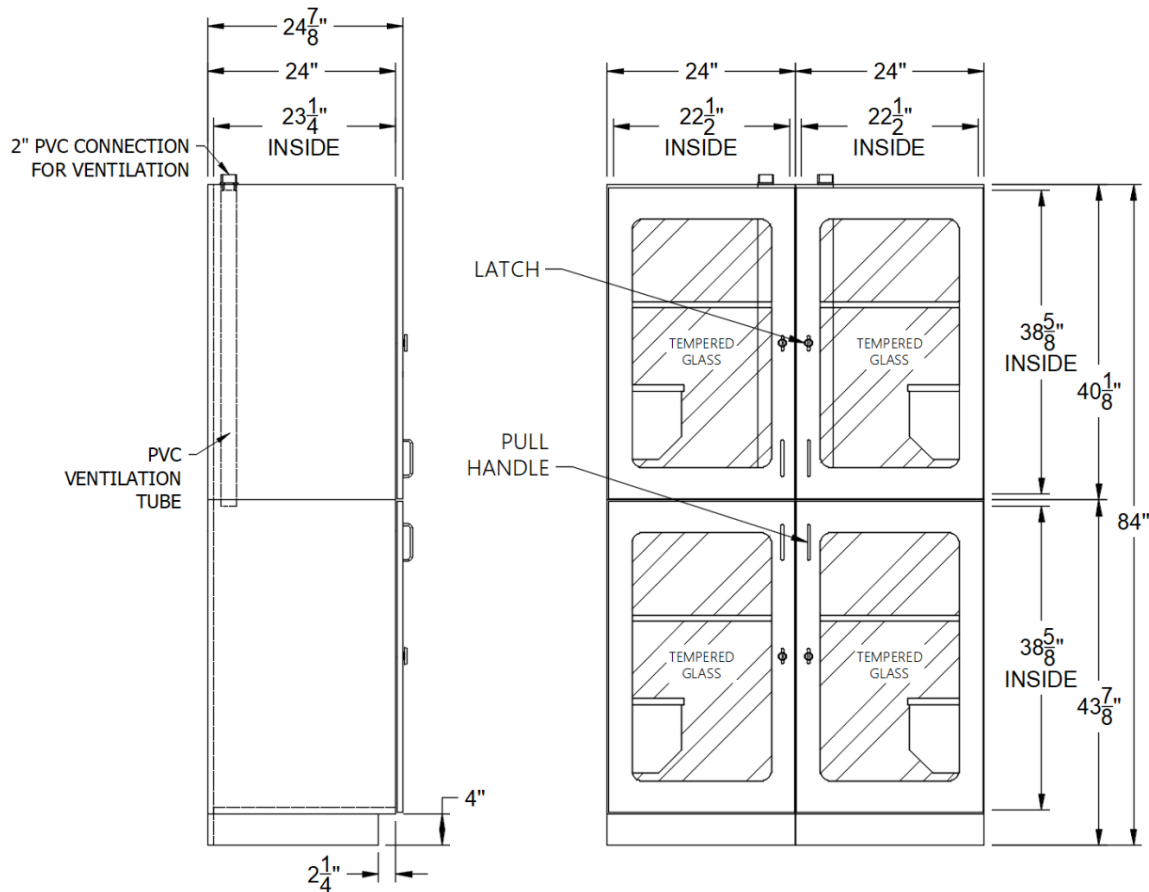

SPECIFICATIONS

RAINTREE CAT CONDO – QUAD

Options:

- All doors available with wire grid or tempered glass
- Optional rear viewing window in living area
- Standard latch or keyed locks available
- Vertical scuttles between upper and lower living units
- Ventilation Tube optional for wire grid doors and required for tempered glass doors

NOTE:

All dimensions
are $\pm 1/8$."