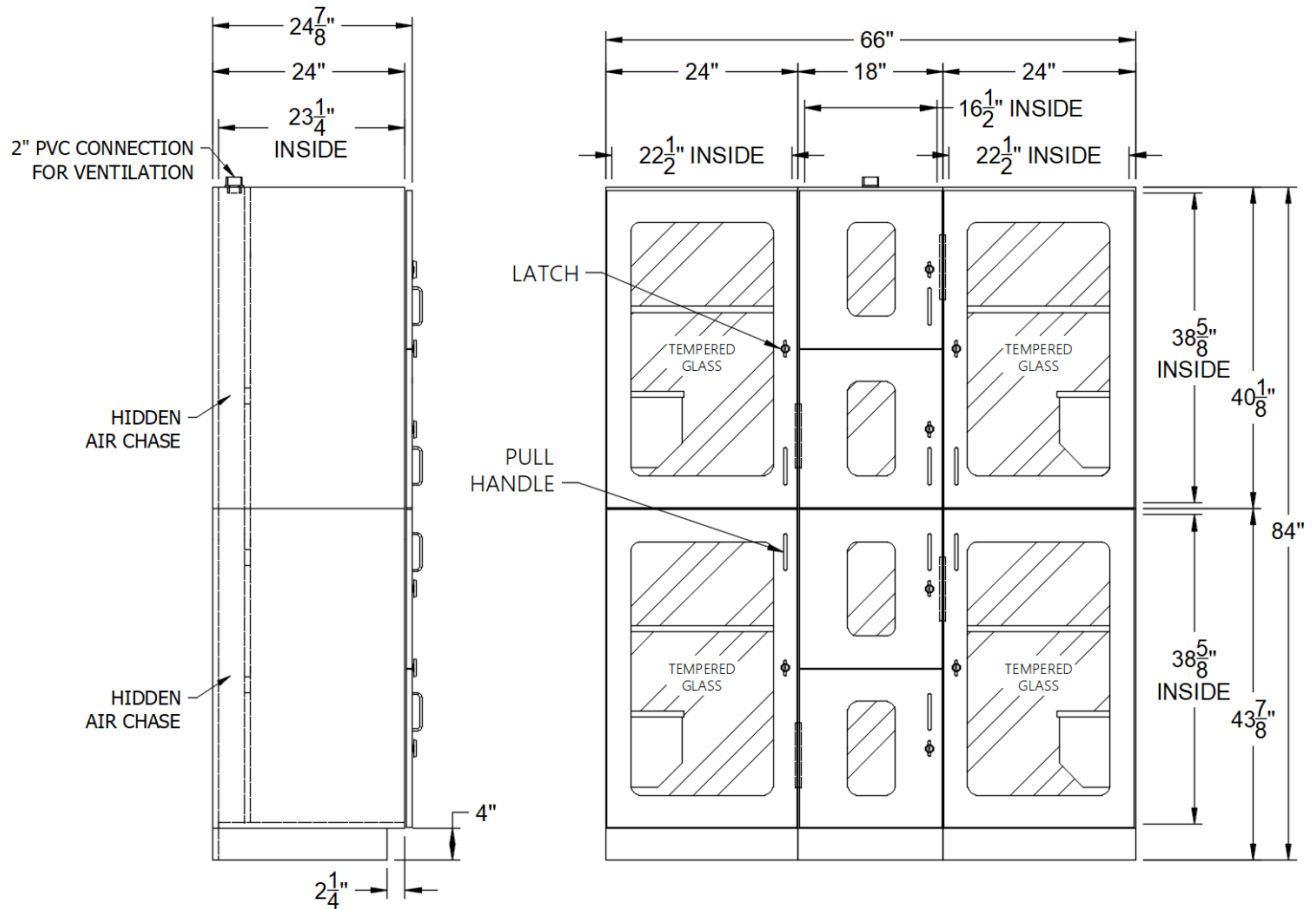

LITTER UNIT INTERIORS ARE 19-1/4" DEEP

**NOTE:**  
All dimensions  
are  $\pm 1/8$ "