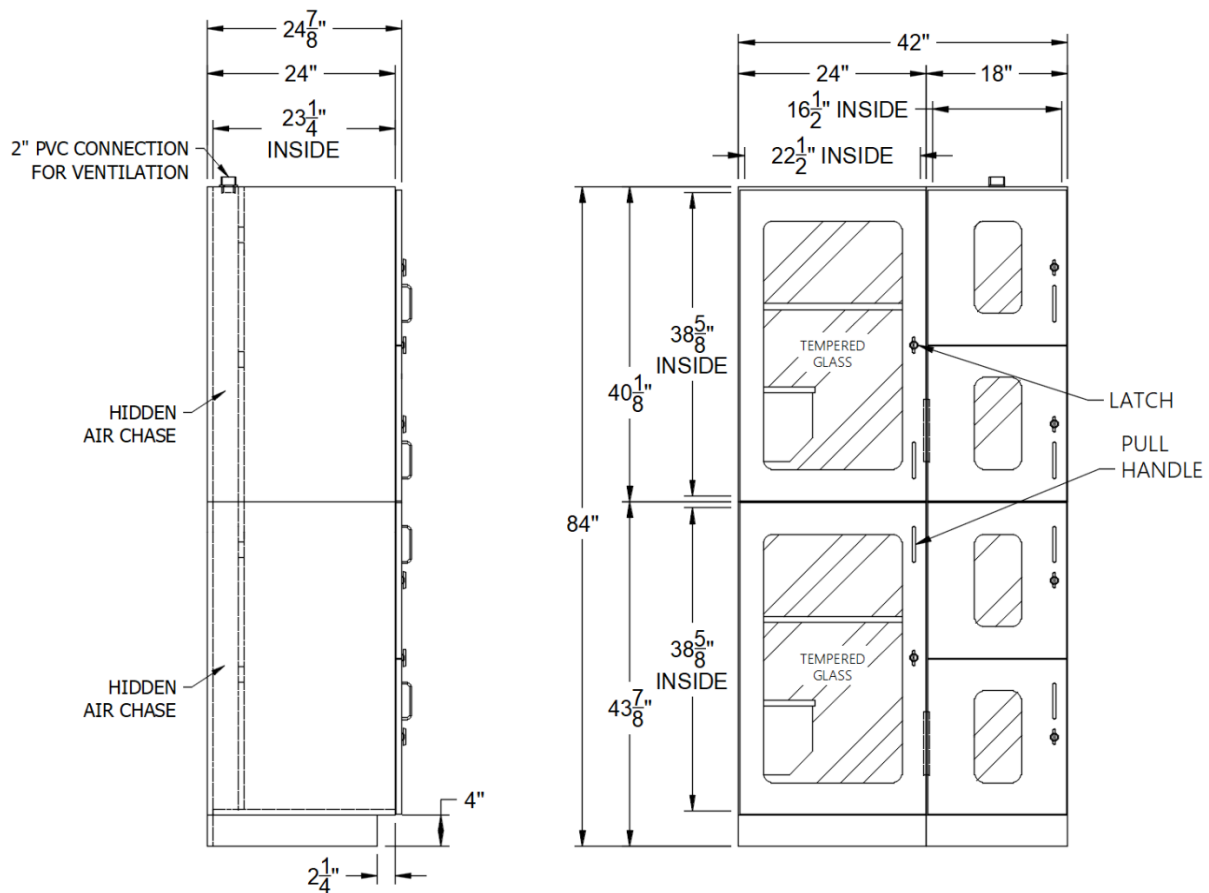

LITTER UNIT INTERIORS ARE 19-1/4" DEEP

#### NOTE:

All dimensions are ± 1/8."