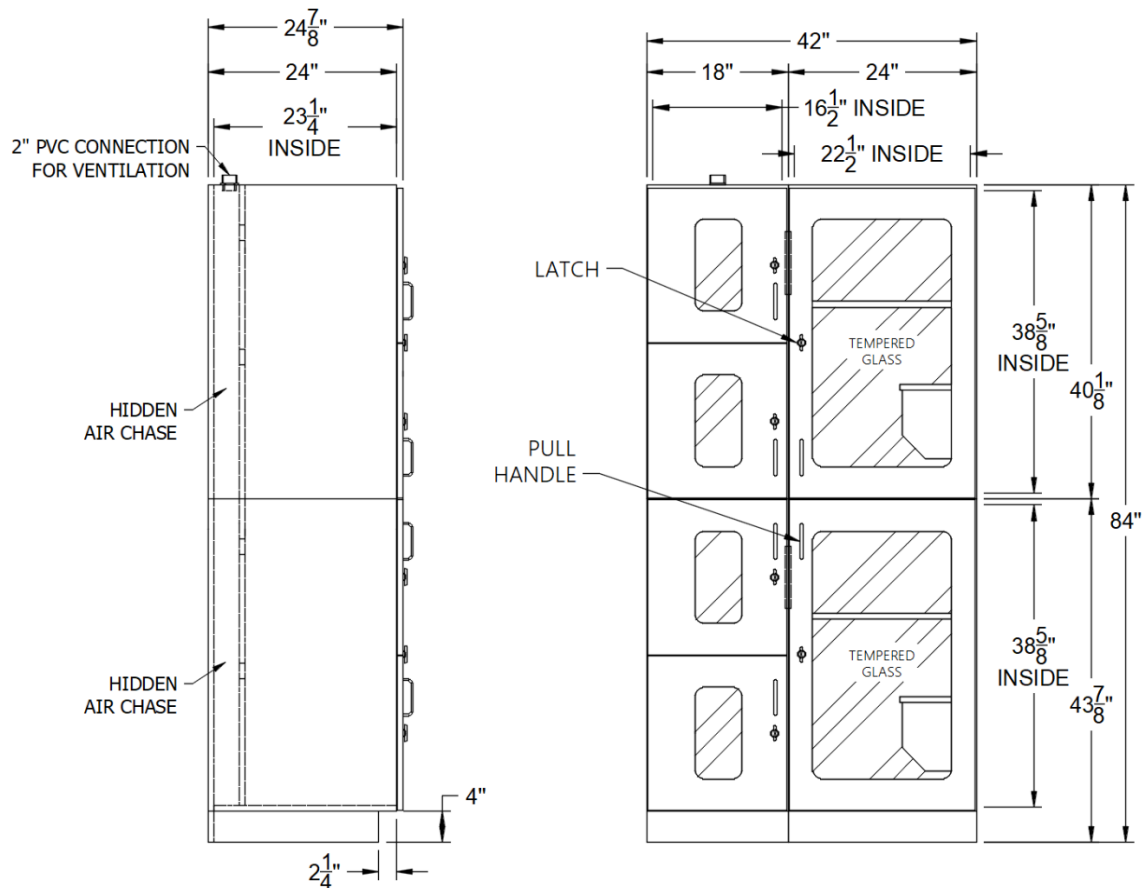

# SPECIFICATIONS

## RAINTREE CAT CONDO – DOUBLE STACK WITH LITTER ON LEFT

LITTER UNIT INTERIORS ARE 19-1/4" DEEP

### NOTE:

All dimensions  
are  $\pm 1/8$ ."