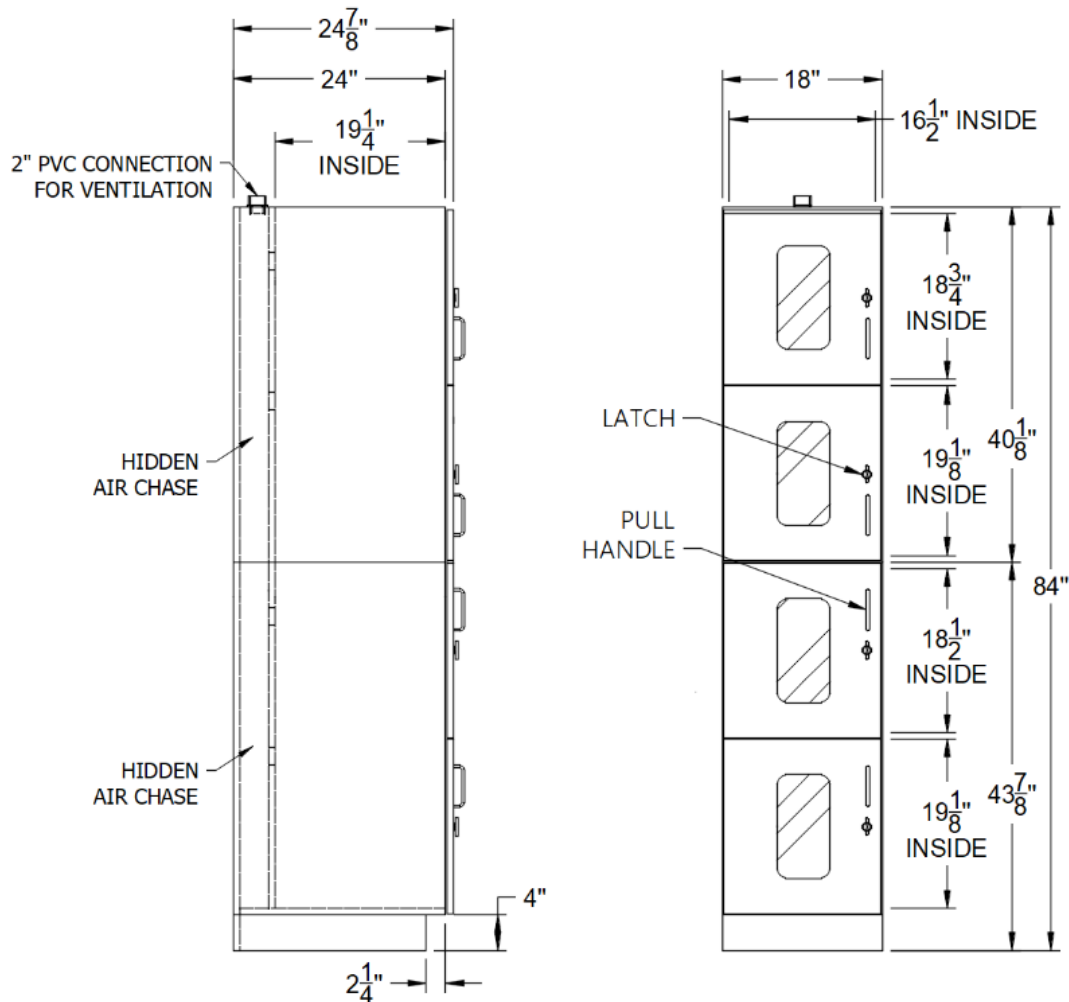

SPECIFICATIONS

RAINTREE CAT CONDO – DOUBLE LITTER

Options:

- All doors available with wire grid or tempered glass
- Standard latch or keyed locks available

NOTE:

All dimensions
are $\pm 1/8$ "