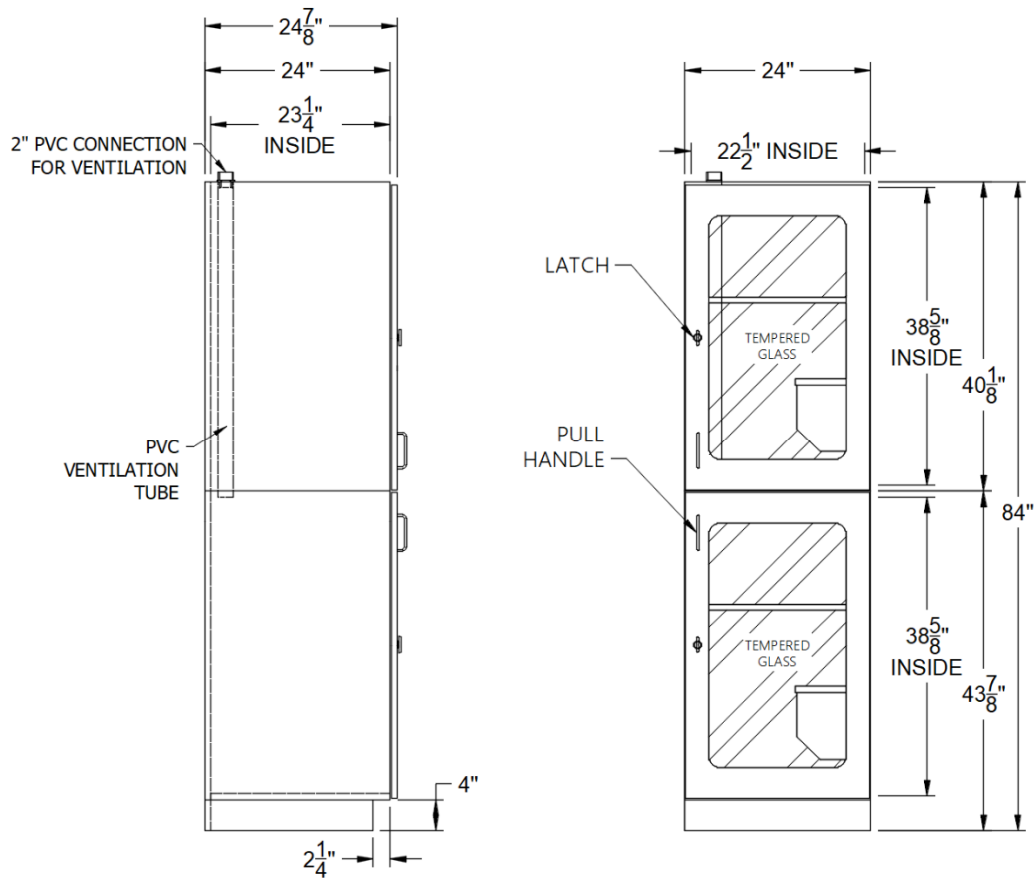

SPECIFICATIONS

RAINTREE CAT CONDO – DOUBLE STACK

Options:

- All doors available with wire grid or tempered glass
- Optional rear viewing window in living area
- Standard latch or keyed locks available
- Vertical scuttles between upper and lower living units
- Ventilation Tube optional for wire grid doors and required for tempered glass doors

NOTE:
All dimensions
are $\pm 1/8$ "

SPECIFICATIONS

RAINTREE CAT CONDO – DOUBLE STACK WITH LITTER ON LEFT

Options:

- All doors available with wire grid or tempered glass
- Optional rear viewing window in living area
- Standard latch or keyed locks available
- Vertical scuttles between upper and lower living units

LITTER UNIT INTERIORS ARE 19-1/4" DEEP

NOTE:

All dimensions
are $\pm 1/8$."

SPECIFICATIONS

RAINTREE CAT CONDO – DOUBLE STACK WITH LITTER ON RIGHT

Options:

- All doors available with wire grid or tempered glass
- Optional rear viewing window in living area
- Standard latch or keyed locks available
- Vertical scuttles between upper and lower living units

NOTE:

All dimensions
are $\pm 1/8$ "