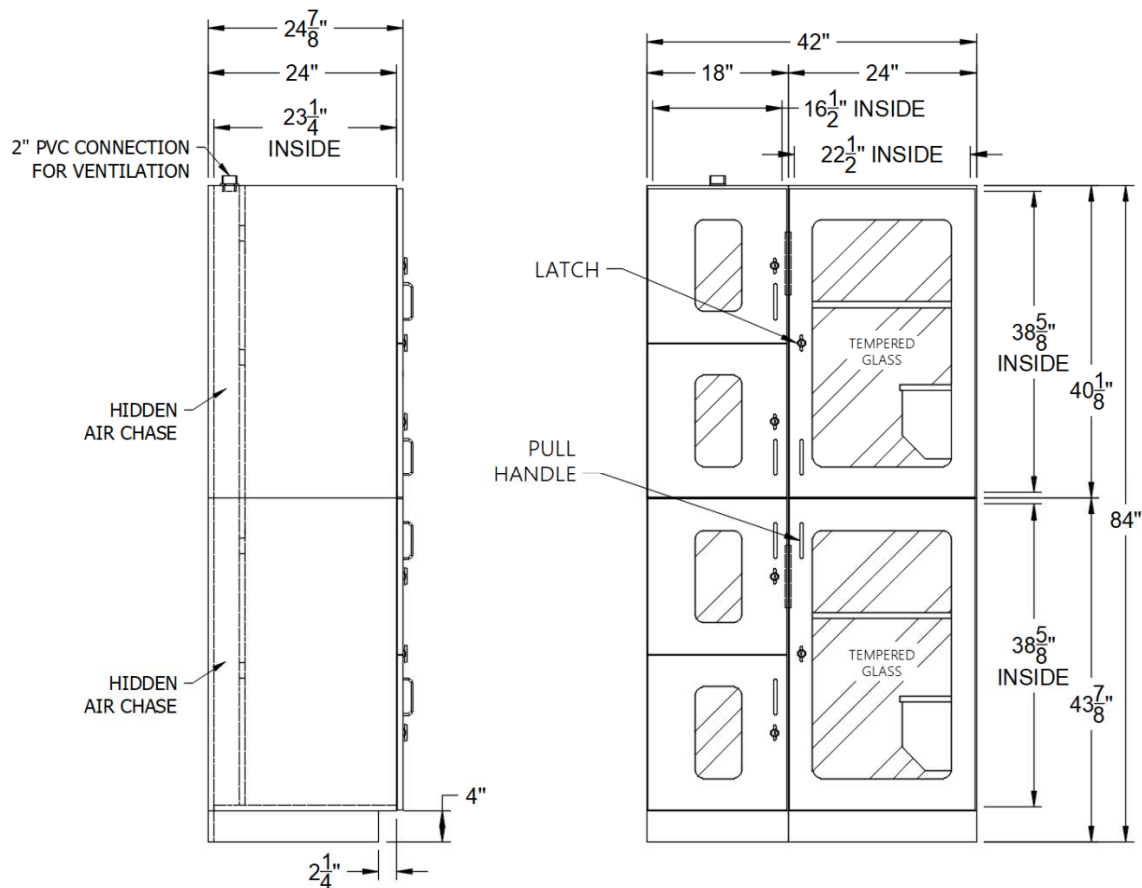

NOTE:
All dimensions
are $\pm 1/8$ "

SPECIFICATIONS

RAINTREE CAT CONDO – DOUBLE STACK WITH LITTER ON LEFT

Options:

- All doors available with wire grid or tempered glass
- Optional rear viewing window in living area
- Standard latch or keyed locks available
- Vertical scuttles between upper and lower living units

LITTER UNIT INTERIORS ARE 19-1/4" DEEP

NOTE:

All dimensions
are $\pm 1/8$."

SPECIFICATIONS

RAINTREE CAT CONDO – DOUBLE STACK WITH LITTER ON RIGHT

Options:

- All doors available with wire grid or tempered glass
- Optional rear viewing window in living area
- Standard latch or keyed locks available
- Vertical scuttles between upper and lower living units

LITTER UNIT INTERIORS ARE 19-1/4" DEEP

NOTE:
All dimensions
are ± 1/8."

SPECIFICATIONS

RAINTREE CAT CONDO – LOWER TWO UNITS

Options:

- Only available with wire grid doors
- Optional rear viewing window in living area
- Standard latch or keyed locks available

NOTE:

All dimensions
are $\pm 1/8$ "