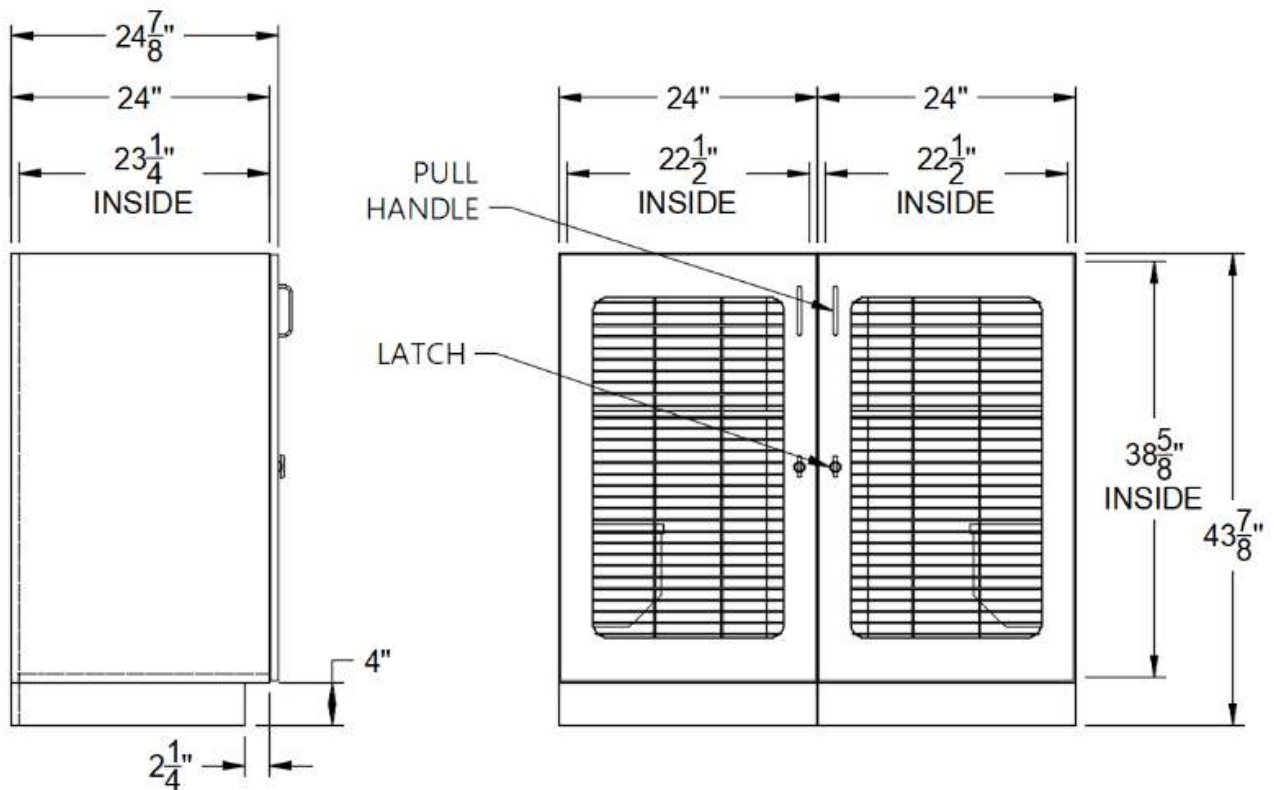

LITTER UNIT INTERIORS ARE 19-1/4" DEEP

NOTE:

All dimensions
are $\pm 1/8$."

SPECIFICATIONS

RAINTREE CAT CONDO – DOUBLE STACK WITH LITTER ON RIGHT

Options:

- All doors available with wire grid or tempered glass
- Optional rear viewing window in living area
- Standard latch or keyed locks available
- Vertical scuttles between upper and lower living units

LITTER UNIT INTERIORS ARE 19-1/4" DEEP

NOTE:
All dimensions
are ± 1/8."

SPECIFICATIONS

RAINTREE CAT CONDO – LOWER TWO UNITS

Options:

- Only available with wire grid doors
- Optional rear viewing window in living area
- Standard latch or keyed locks available

NOTE:

All dimensions
are $\pm 1/8$."

SPECIFICATIONS

RAINTREE CAT CONDO – LOWER 2 UNITS WITH LITTER

Options:

- All doors available with wire grid or tempered glass
- Optional rear viewing window in living area
- Standard latch or keyed locks available

NOTE:

All dimensions
are $\pm 1/8$ "