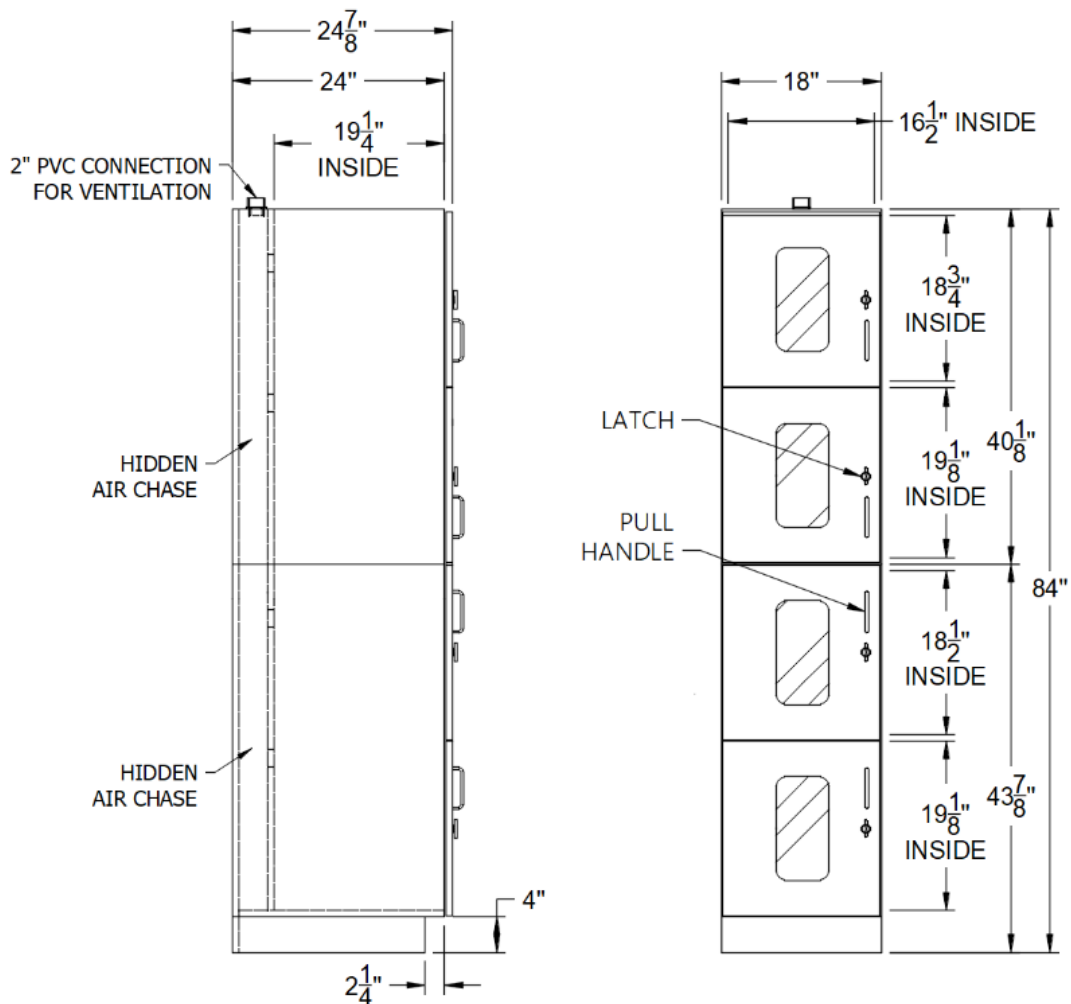

LITTER UNIT INTERIORS ARE 19-1/4" DEEP

NOTE:
All dimensions
are $\pm 1/8$ "

SPECIFICATIONS

RAINTREE CAT CONDO – DOUBLE LITTER

Options:

- All doors available with wire grid or tempered glass
- Standard latch or keyed locks available

NOTE:

All dimensions
are $\pm 1/8$ "