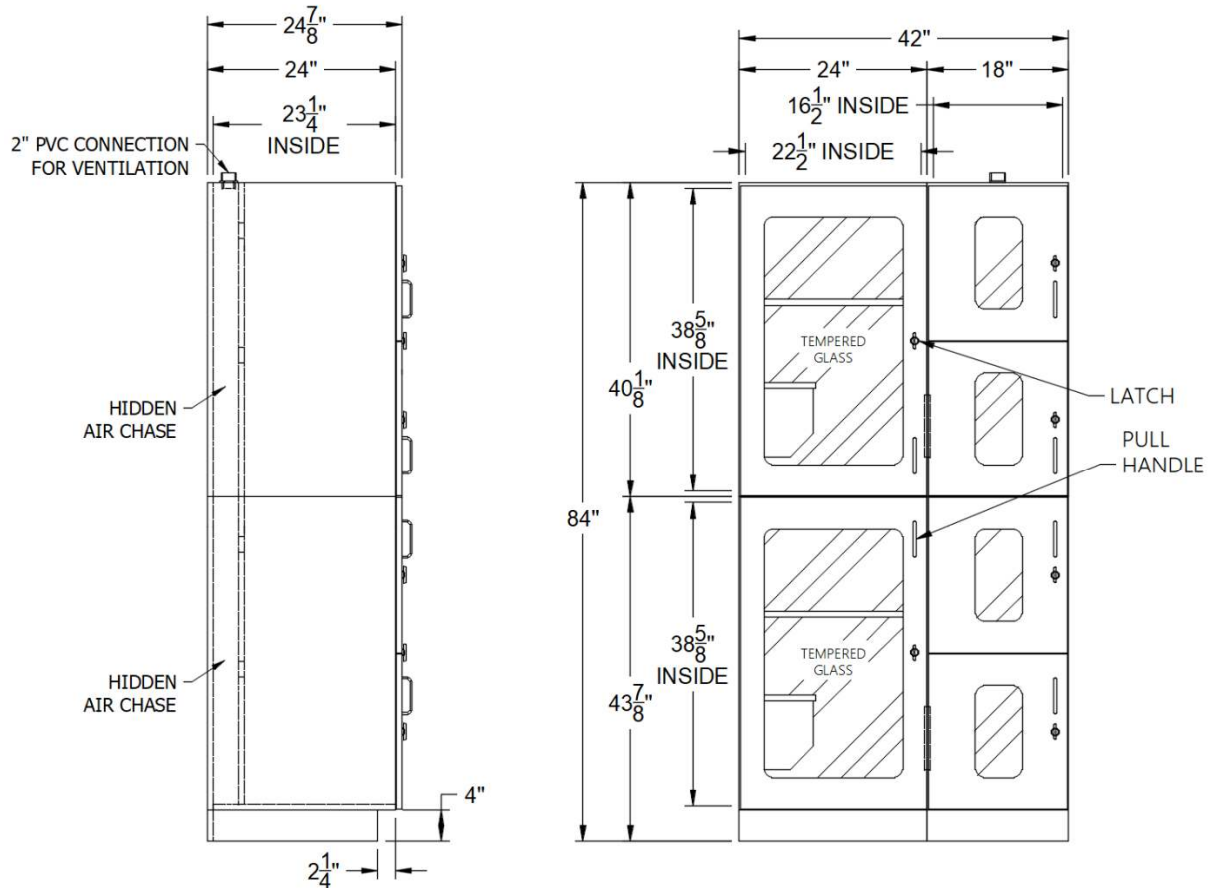

NOTE:
All dimensions
are $\pm 1/8$ "

SPECIFICATIONS

RAINTREE CAT CONDO – DOUBLE STACK WITH LITTER ON LEFT

Options:

- All doors available with wire grid or tempered glass
- Optional rear viewing window in living area
- Standard latch or keyed locks available
- Vertical scuttles between upper and lower living units

LITTER UNIT INTERIORS ARE 19-1/4" DEEP

NOTE:

All dimensions
are $\pm 1/8$."

SPECIFICATIONS

RAINTREE CAT CONDO – DOUBLE STACK WITH LITTER ON RIGHT

Options:

- All doors available with wire grid or tempered glass
- Optional rear viewing window in living area
- Standard latch or keyed locks available
- Vertical scuttles between upper and lower living units

LITTER UNIT INTERIORS ARE 19-1/4" DEEP

NOTE:
All dimensions
are ± 1/8."

SPECIFICATIONS

RAINTREE CAT CONDO – LOWER TWO UNITS

Options:

- Only available with wire grid doors
- Optional rear viewing window in living area
- Standard latch or keyed locks available

NOTE:

All dimensions
are $\pm 1/8$ "