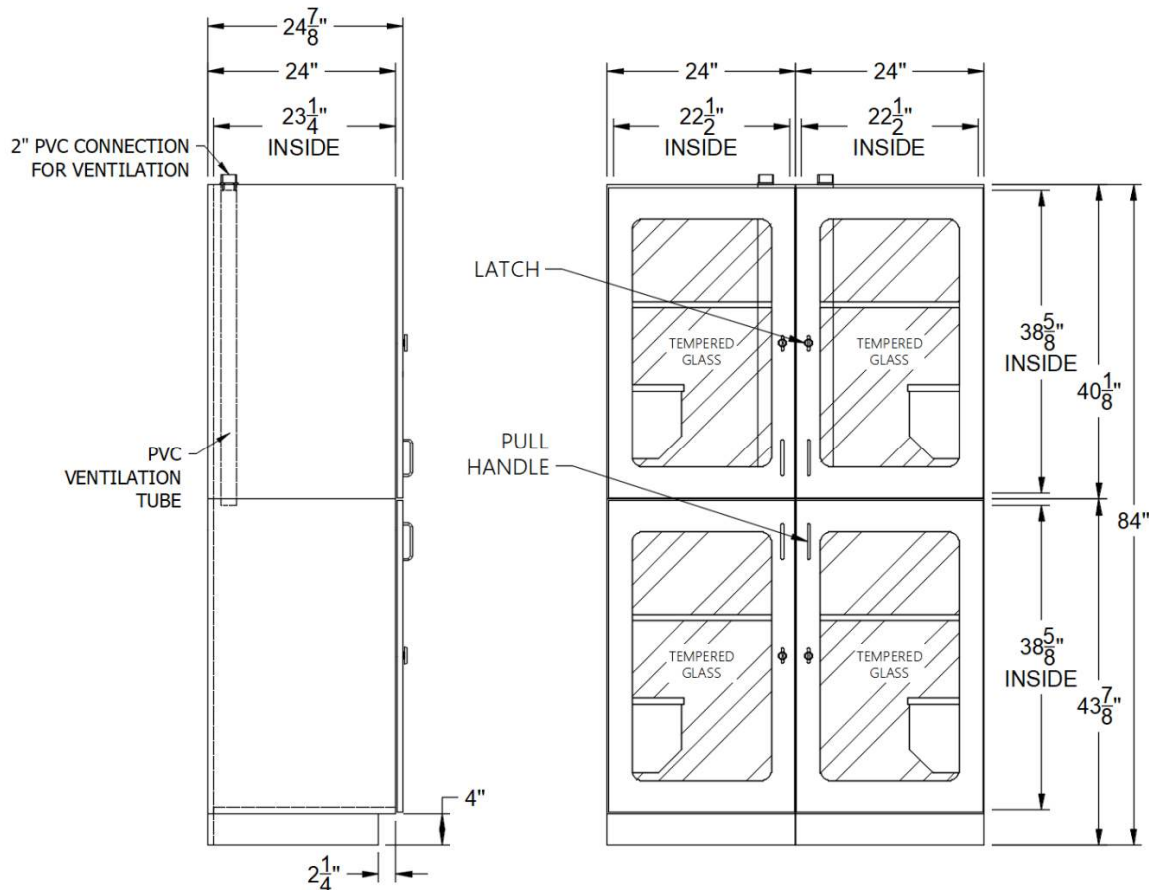

LITTER UNIT INTERIORS ARE 19-1/4" DEEP

NOTE:

All dimensions
are ± 1/8"

SPECIFICATIONS

RAINTREE CAT CONDO – QUAD

Options:

- All doors available with wire grid or tempered glass
- Optional rear viewing window in living area
- Standard latch or keyed locks available
- Vertical scuttles between upper and lower living units
- Ventilation Tube optional for wire grid doors and required for tempered glass doors

NOTE:

All dimensions are $\pm 1/8$."

SPECIFICATIONS

RAINTREE CAT CONDO –

QUAD WITH LITTER

Options:

- All doors available with wire grid or tempered glass
- Optional rear viewing window in living area
- Standard latch or keyed locks available
- Vertical scuttles between upper and lower living units

LITTER UNIT INTERIORS ARE 19-1/4" DEEP

NOTE:
All dimensions
are $\pm 1/8$ "

SPECIFICATIONS

RAINTREE CAT CONDO – DOUBLE LITTER

Options:

- All doors available with wire grid or tempered glass
- Standard latch or keyed locks available

NOTE:

All dimensions
are $\pm 1/8$ "