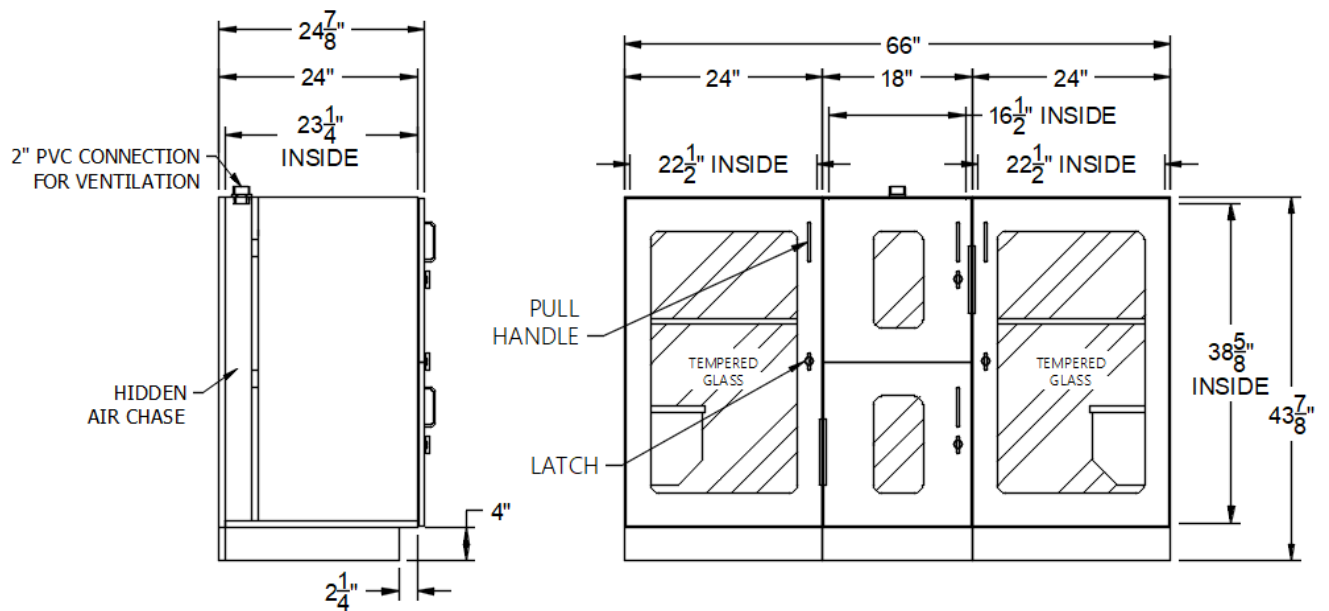

LITTER UNIT INTERIORS ARE 19-1/4" DEEP

NOTE:
All dimensions
are ± 1/8."

SPECIFICATIONS

RAINTREE CAT CONDO – LOWER TWO UNITS

Options:

- Only available with wire grid doors
- Optional rear viewing window in living area
- Standard latch or keyed locks available

NOTE:

All dimensions
are $\pm 1/8$."

SPECIFICATIONS

RAINTREE CAT CONDO – LOWER 2 UNITS WITH LITTER

Options:

- All doors available with wire grid or tempered glass
- Optional rear viewing window in living area
- Standard latch or keyed locks available

LITTER UNIT INTERIORS ARE 19-1/4" DEEP

NOTE:

All dimensions
are ± 1/8"

SPECIFICATIONS

RAINTREE CAT CONDO – QUAD

Options:

- All doors available with wire grid or tempered glass
- Optional rear viewing window in living area
- Standard latch or keyed locks available
- Vertical scuttles between upper and lower living units
- Ventilation Tube optional for wire grid doors and required for tempered glass doors

NOTE:

All dimensions
are $\pm 1/8$ "