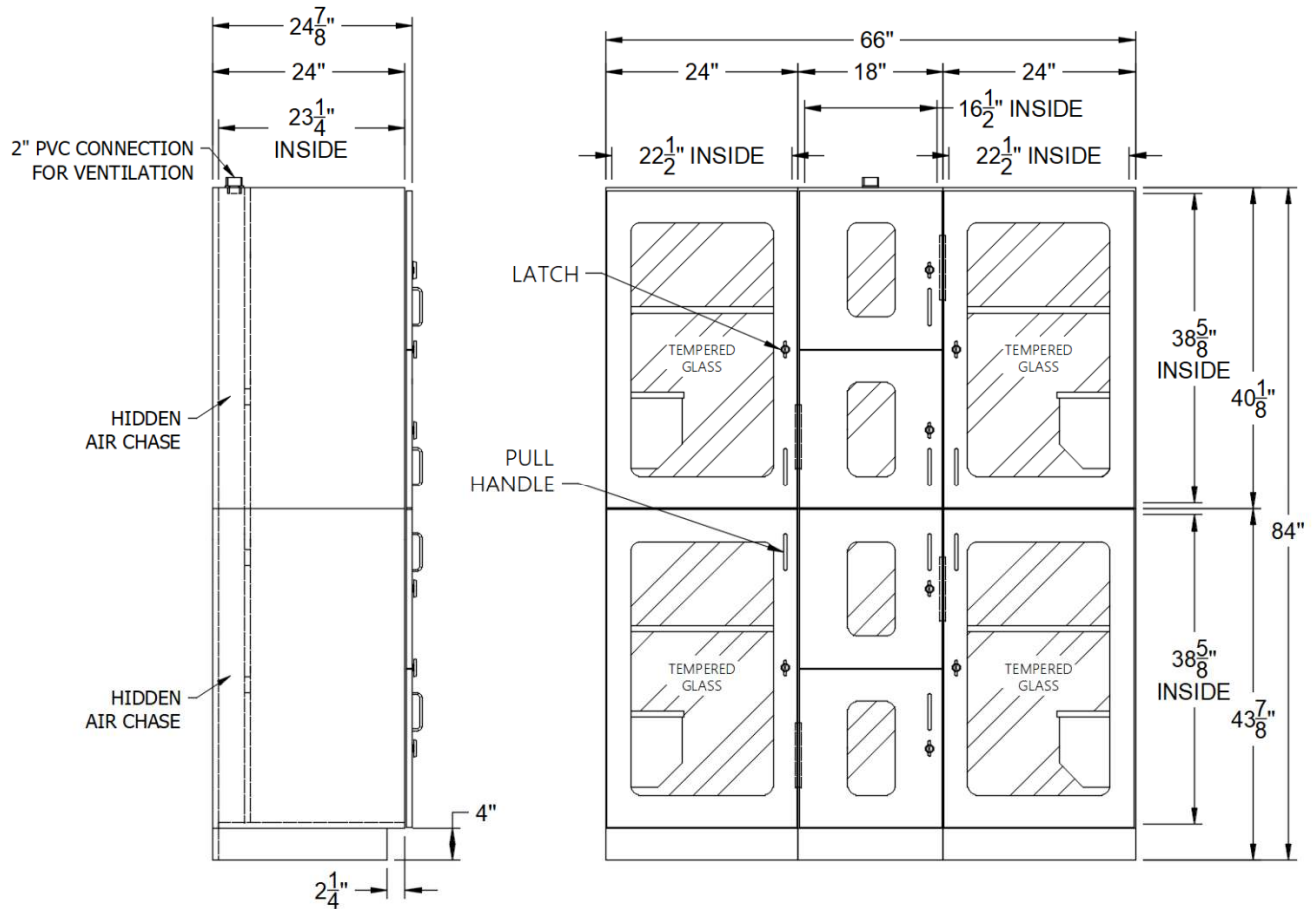

LITTER UNIT INTERIORS ARE 19-1/4" DEEP

NOTE:

All dimensions
are ± 1/8"

SPECIFICATIONS

RAINTREE CAT CONDO – QUAD

Options:

- All doors available with wire grid or tempered glass
- Optional rear viewing window in living area
- Standard latch or keyed locks available
- Vertical scuttles between upper and lower living units
- Ventilation Tube optional for wire grid doors and required for tempered glass doors

NOTE:

All dimensions are $\pm 1/8$."

SPECIFICATIONS

RAINTREE CAT CONDO –

QUAD WITH LITTER

Options:

- All doors available with wire grid or tempered glass
- Optional rear viewing window in living area
- Standard latch or keyed locks available
- Vertical scuttles between upper and lower living units

LITTER UNIT INTERIORS ARE 19-1/4" DEEP

NOTE:
All dimensions
are $\pm 1/8$ "

SPECIFICATIONS

RAINTREE CAT CONDO – DOUBLE LITTER

Options:

- All doors available with wire grid or tempered glass
- Standard latch or keyed locks available

NOTE:

All dimensions
are $\pm 1/8$ "