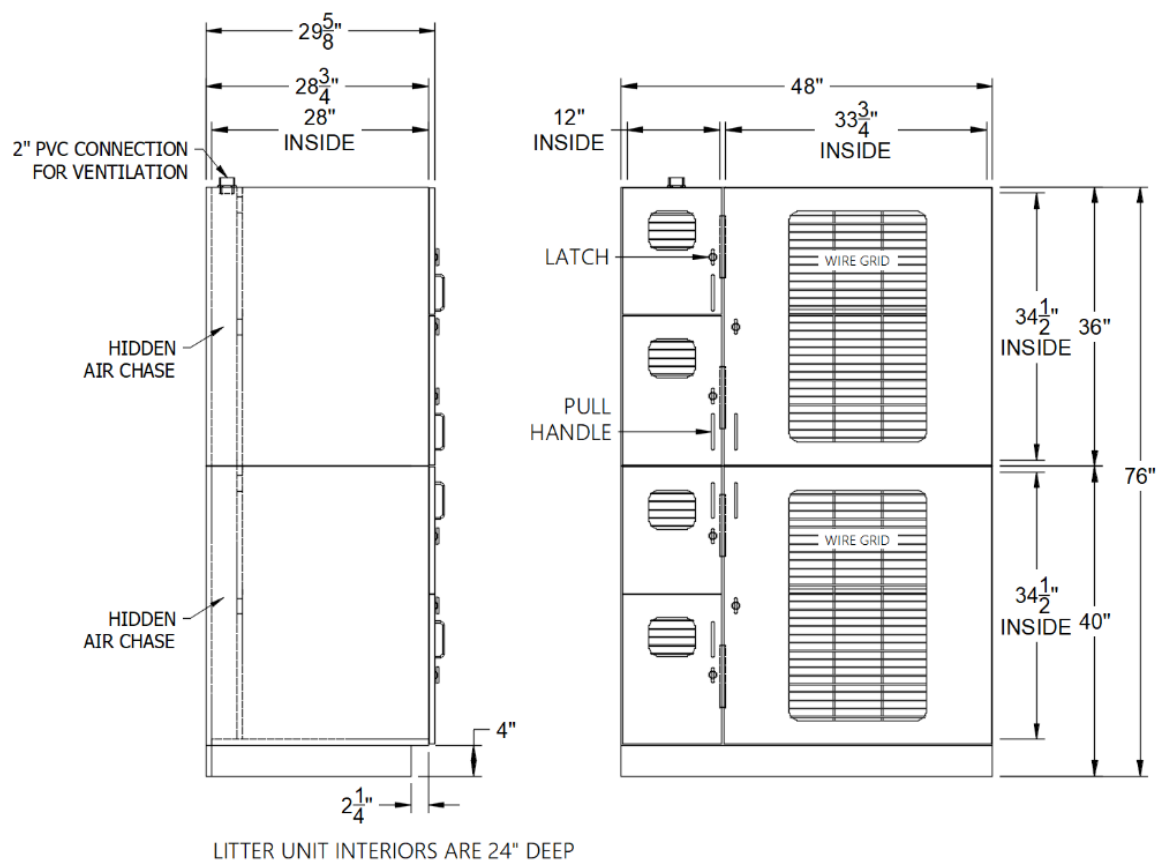

SPECIFICATIONS

LUXURY CAT CONDO –

36 INCH

Options:

- Available in Single or Double Stack configurations (Double Stack shown)
- Living area available on Left or Right of litter
- All doors available with wire grid or tempered glass
- Optional rear viewing window in living area
- Standard latch or keyed locks available
- Toe Kick or Caster base (Toe Kick shown)
- Vertical scuttles between upper and lower living units *

LITTER UNIT INTERIORS ARE 24" DEEP

*Only available in Double Stack configurations

NOTE:

All dimensions
are $\pm 1/8"$

SPECIFICATIONS

LUXURY CAT CONDO – 48 INCH

Options:

- Available in Single or Double Stack configurations (Double Stack shown)
- Living area available on Left or Right of litter
- All doors available with wire grid or tempered glass
- Optional rear viewing window in living area
- Standard latch or keyed locks available
- Toe Kick or Caster base (Toe Kick shown)
- Vertical scuttles between upper and lower living units *

*Only available in Double Stack configurations

NOTE:
All dimensions
are $\pm 1/8$ "