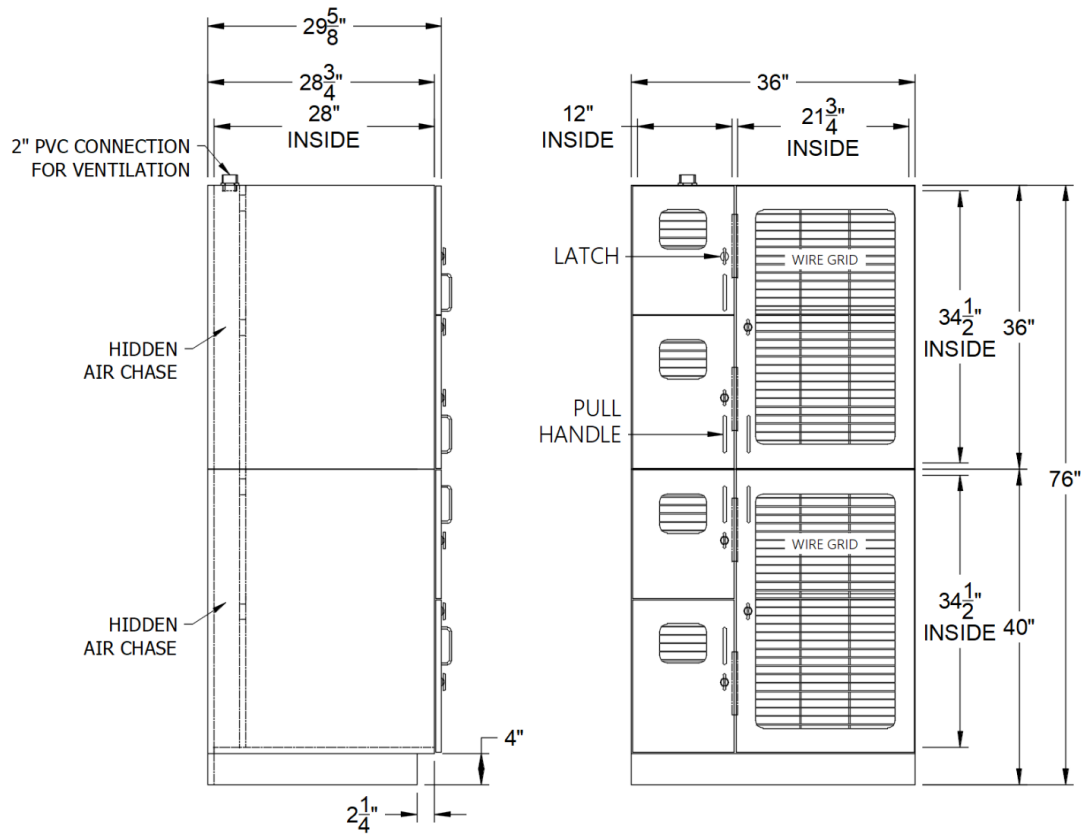

SPECIFICATIONS

LUXURY CAT CONDO –

36 INCH

Options:

- Available in Single or Double Stack configurations (Double Stack shown)
- Living area available on Left or Right of litter
- All doors available with wire grid or tempered glass
- Optional rear viewing window in living area
- Standard latch or keyed locks available
- Toe Kick or Caster base (Toe Kick shown)
- Vertical scuttles between upper and lower living units *

LITTER UNIT INTERIORS ARE 24" DEEP

*Only available in Double Stack configurations

NOTE:

All dimensions
are $\pm 1/8"$

SPECIFICATIONS

LUXURY CAT CONDO – 48 INCH

Options:

- Available in Single or Double Stack configurations (Double Stack shown)
- Living area available on Left or Right of litter
- All doors available with wire grid or tempered glass
- Optional rear viewing window in living area
- Standard latch or keyed locks available
- Toe Kick or Caster base (Toe Kick shown)
- Vertical scuttles between upper and lower living units *

*Only available in Double Stack configurations

NOTE:
All dimensions
are $\pm 1/8$ "