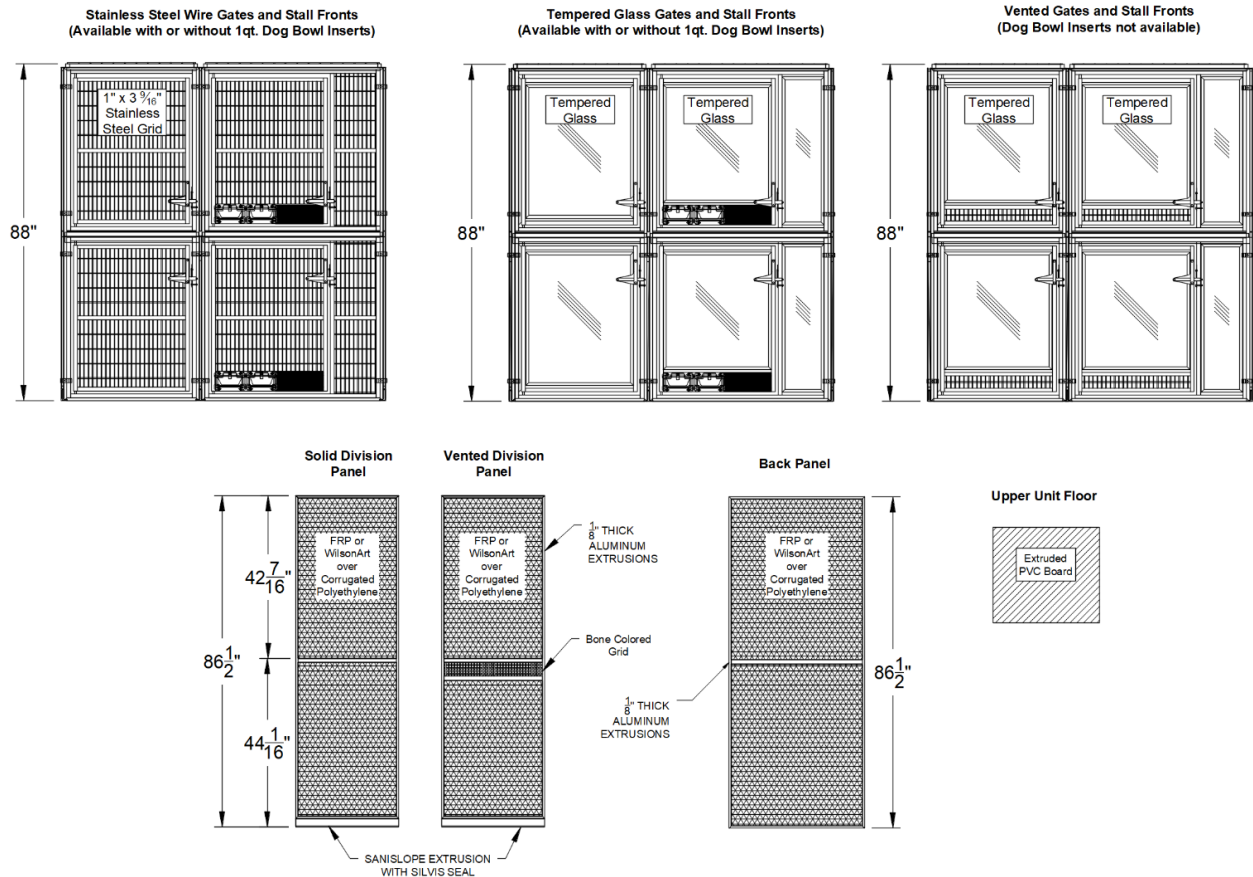

# SPECIFICATIONS

## K9 CABINS

### Options:

- Gate material infill: Stainless steel wire grid, Glass, or Vented Glass
- Gate mounted 1qt. double bowl insert \*
- Panels material infill: FRP, WilsonArt, or Stainless Steel over Polyethylene core, or Tempered Glass
- Optional venting for division panels available
- Widths available in one-inch increments from 24" to 48" \*\*
- Depths available in six-inch increments from 36" to 48" \*\*

### NOTE:

All dimensions are ± 1/8"