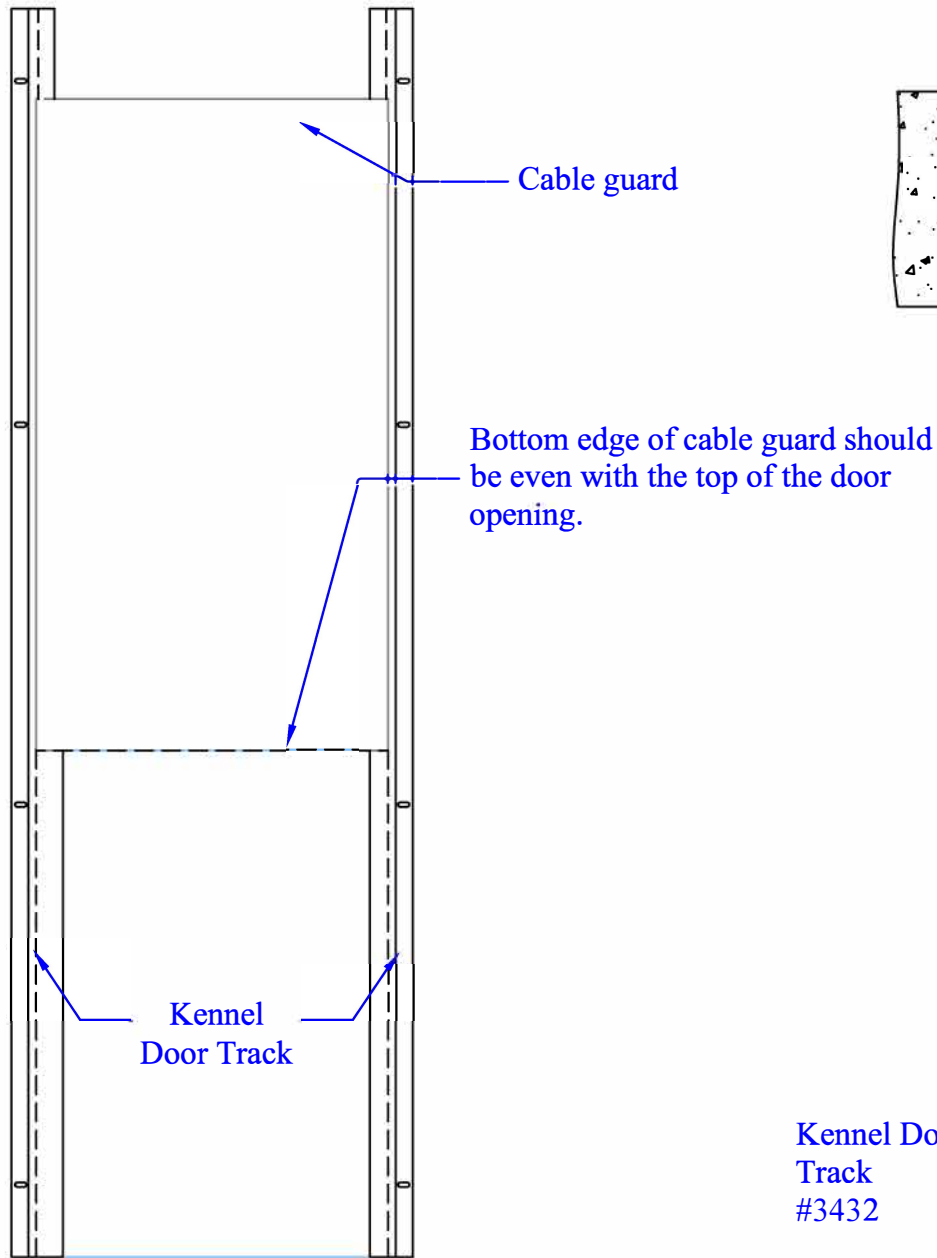

KENL-DOR CABLE GUARD INSTALLATION

ENLARGED TOP VIEW

Attach cable guard to kennel door track with supplied phillips pan head screws.